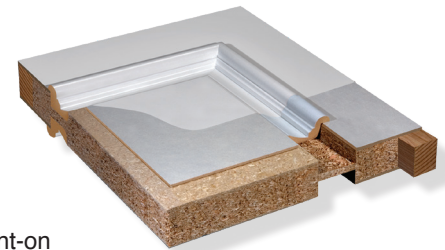

Infinity

Inlaid Moulding Doors

Infinity mouldings create traditional and contemporary spaces with dramatic flare.

- Striking appearance featuring dramatic raised panels
- Detailed inlaid moulding profiles: Raised, Flush and Plant-on
- Patented, integral panel design
- 138 standard designs, plus custom design flexibility
- Limited Lifetime interior, 2 year exterior warranties