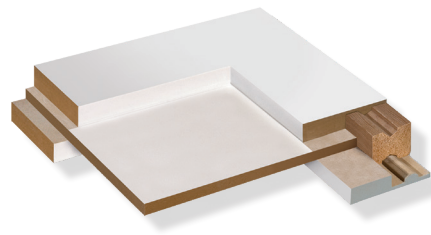

### Router Carved Doors

Design driven and cost effective **Encore** doors are router carved by CNC computers for a resulting look of a beautiful raised panel.

- Cost effective
- Dramatic raised panel look created by computer routing equipment
- Solid surface construction
- Integra-Lok<sup>®</sup> wood edge for screw holding power
- 152 standard designs, plus unlimited variations
- Limited Lifetime interior warranty

### Layered Panel Doors

**Ovation** combines precision craftsmanship and the patented Fiberfuse technology to bring you more design options.

- Uniquely layered construction
- 146 standard designs, plus custom design flexibility
- Integra-Lok<sup>®</sup> wood edge for screw holding power
- Double primed all six sides
- Limited Lifetime interior warranty