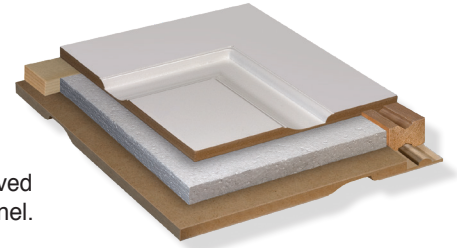

### Router Carved Doors

Design driven and cost effective **Encore** doors are router carved by CNC computers for a resulting look of a beautiful raised panel.

- Cost effective
- Dramatic raised panel look created by computer routing equipment
- Solid surface construction
- Integra-Lok<sup>®</sup> wood edge for screw holding power
- 152 standard designs, plus unlimited variations
- Limited Lifetime interior warranty