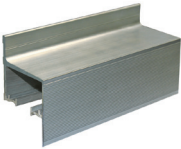

**Introducing Wall Mounted Hardware for Interior Doors
by SGA Concepts**

These new unique designs change the interior décor of any room!

Design #610
Grey
6400155001
\$310.00

Design #620
Stainless Steel
6400155101
\$350.00

Design #630
Brown
6400155201
\$266.00

Design #640
Brown
6400155301
\$266.00

**Design #650
Espresso Fascia Board & Track
6400155501
\$169.00

Design #650
Aluminum Grey Track
6400155401
\$135.00

**Design #650
White Fascia Board &
Track
6400155601
\$169.00

** Includes Fascia to cover track and hardware.

To complete the unit, door handles are also In Stock.

Design #601
Grey Aluminum
6400160601
\$22.00

Design #602
15^{11/16}" Stainless Steel
6400160701
\$42.00