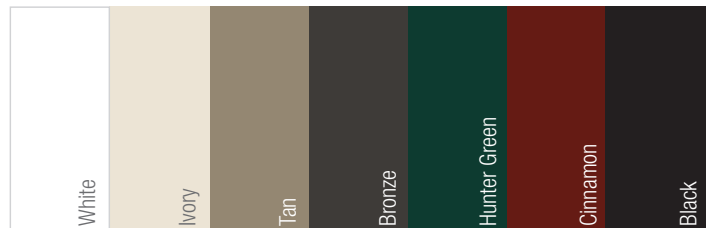

Available Windows & Doors

- Double Hung*
- Glider*
- Direct Set & Radius Special Shape Windows
- Sliding Patio Doors*

Choose from

- White or Clay standard exterior colors
- 7 painted exterior colors
- 2 interior colors
- 2 hardware finishes
- 5 grille options with numerous grille patterns
- 12 glass options

Painted Vinyl for the Perfect Look

Windsor's Next Dimension painted vinyl offers the ability to paint all Next Dimension products with one of our seven Pinnacle clad colors.

*BROSCO In Stock units are white, LoE 366 with White Hardware