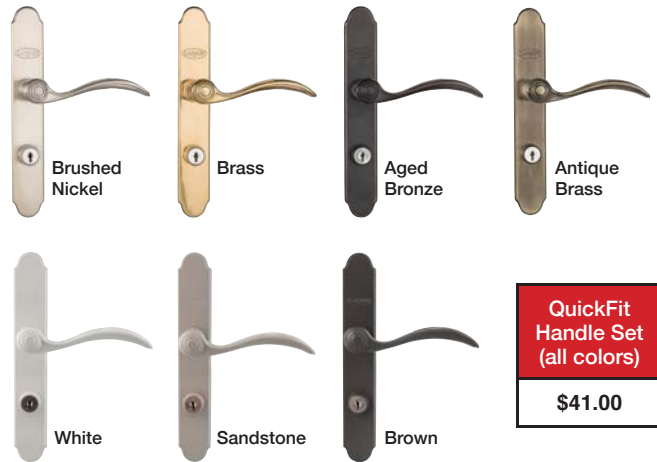

## Elegant Selection™

With a wide selection of colors and handle finishes, Elegant Selection series is the perfect accent to any entry.

- Premium Aluminum frame: 1<sup>5</sup>/<sub>8</sub>" thick, maintenance-free finish
- Smooth overlapping frame seals out weather and conceals hinges and gaps
- Dual weatherstripping for superior protection
- Interchangeable full screen included for seasonal ventilation
- Designer screw covers conceal exterior mounting screws
- Two closer system: bottom closer features Hold Open button that holds storm door open with tap of toe. Top closer adds dependable opening and closing.
- Color matched bottom expander adjusts to uneven sills
- Designer trim strip covers conceal exterior mounting screws
- Self-drilling installation screws
- REVERSA-HINGE™ for right or left mounts

### 2 Choose your handle

- Matching interior and exterior handles with built-in deadbolt
- Designed exclusively for doors with LARSON QuickFit locksets, PATENTED DESIGN

**QuickFit Handle Set (all colors)**  
**\$41.00**