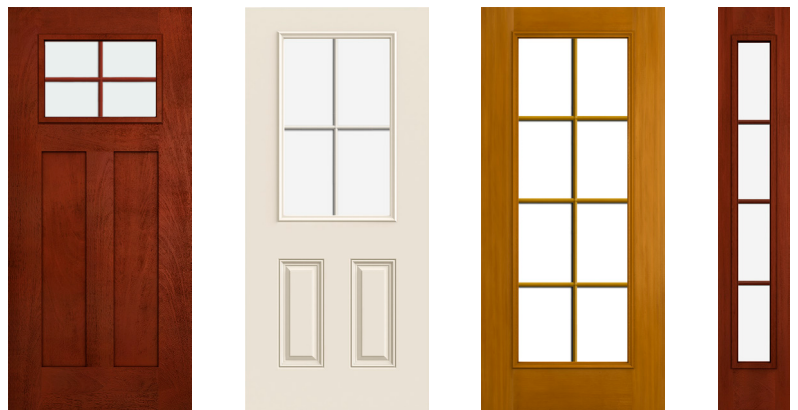

#BuiltByBROSCO

JELD-WEN
WINDOWS & DOORS