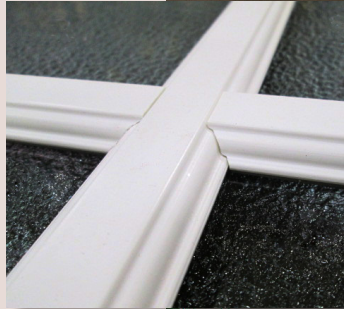

Custom SDL Capabilities!

- ✓ Any Door
- ✓ Any Configuration
- ✓ Any Style

Simulated Divided Lights add an attractive aesthetic to any fiberglass entry door. Adheres directly on the surface of the glass, giving your door a truly traditional appearance.

BUILT BY 

*If you can dream it...
we can make it!*

- 1-1/8" Straight Contoured SDL Bars
 - White, Mahogany, Oak/Fir
- Black 3M VHB Adhesive creates shadow effect
- Coped to match grille and frame profile
- Available for all JELD-WEN® Door Families
 - Doors & Sidelights, including Craftsman and Beadboard
 - Direct Glaze and Standard Door Lights
 - Clear and Privacy Glass