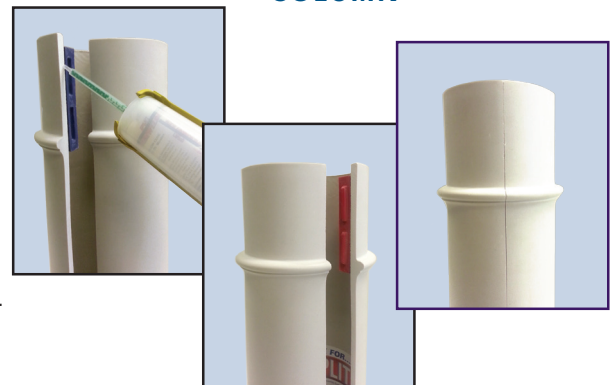

Split-Fit® Column Reassembly System

Eliminate Your Splitting Headaches™.

Column & Post Cracks the Code on Split Columns with Split-Fit® Columns.

- Cast indexing keys make aligning the column halves stress free.
- No slipping or sliding at glue joint.
- You can use fast setting epoxy to reduce installation time.
- Fully split columns arrive ready to install.
- Precision Diamond Cut line is easy to finish.
- Eliminates the hassle of finishing the splitting at the job site.
- Saves valuable finishing time.
- Tongue & Groove fit assures snug installation.
- Three dimensional alignment guaranteed.
- Keys restrict lateral & vertical play. Ensures an easy to finish seam.
- Split Reassembly Kit included with Caulk-N-Walk and Plumb Perfect Columns.
- Lifetime Limited Warranty
- Split-Fit is available in all product categories.
- Made in the U.S.A.