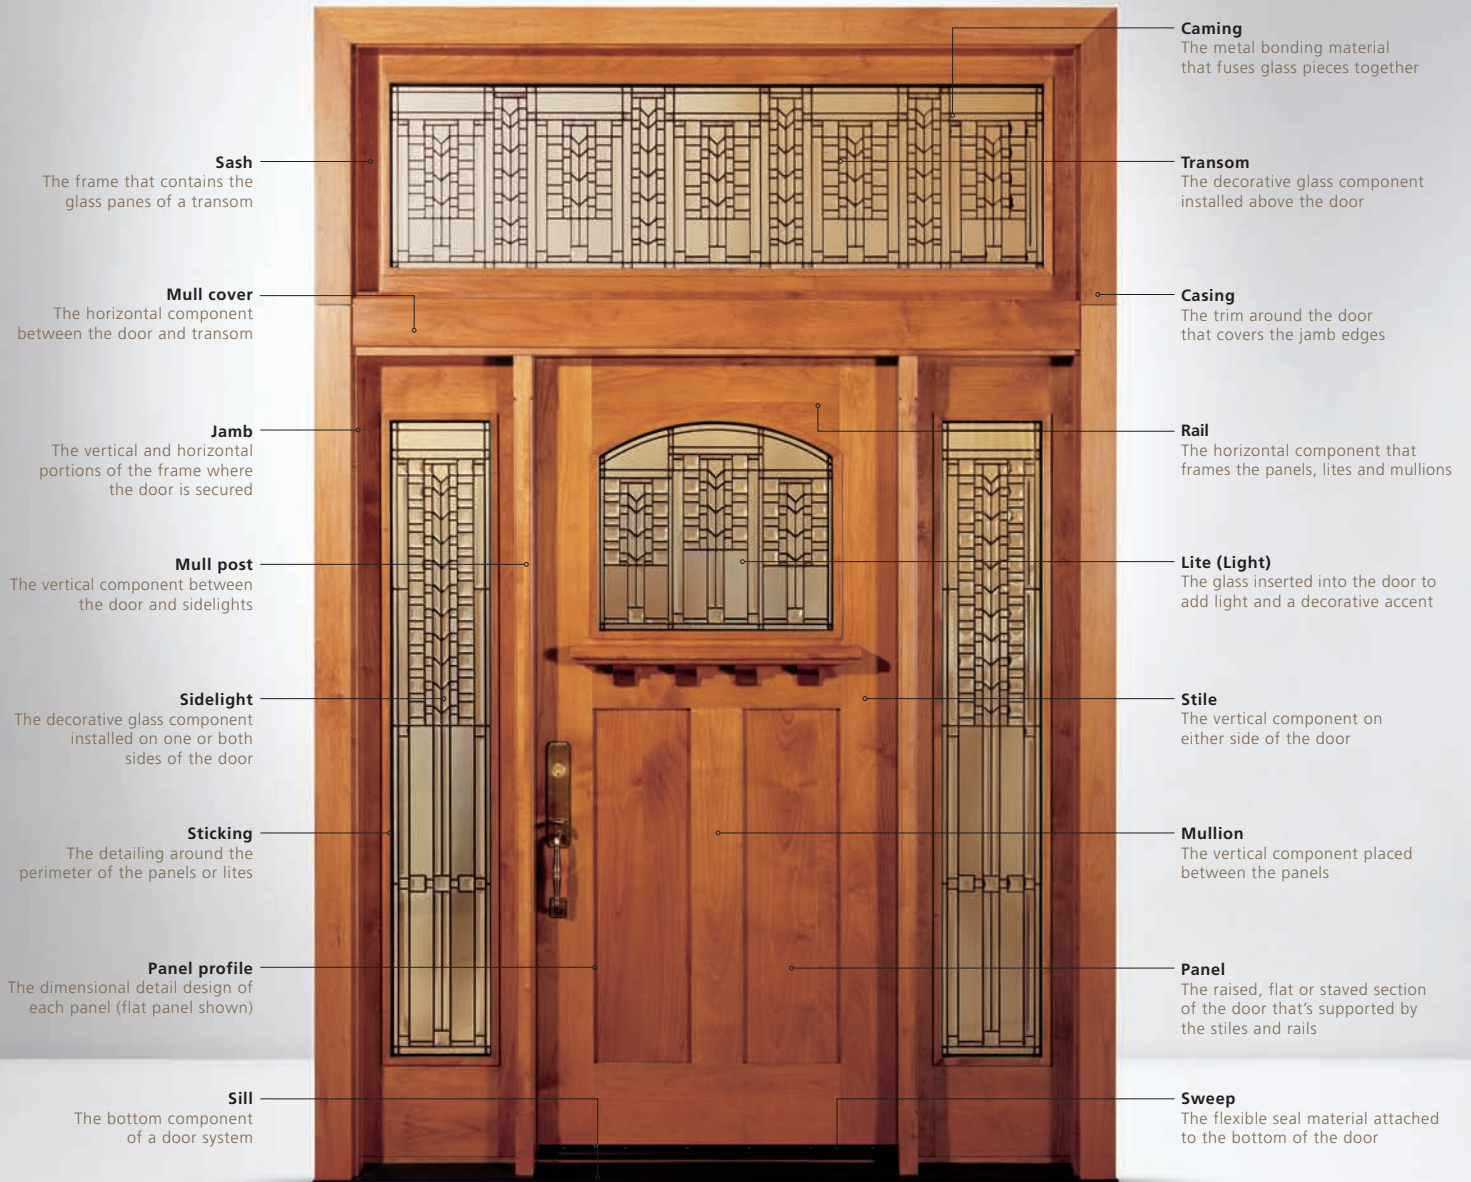

# ANATOMY OF A RELIABLE DOOR

Every reliable JELD-WEN® exterior door can feature the components shown above, and they are crafted from a variety of materials, including wood, fiberglass and steel. We also offer a variety of designs, sizes and options to coordinate with any architectural style.