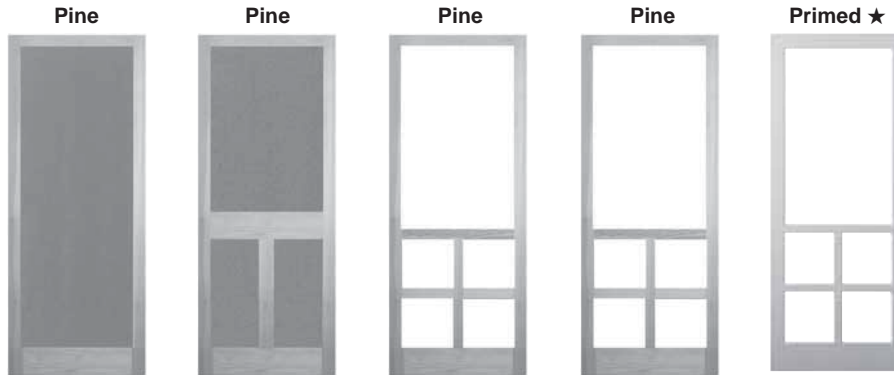

Screen Doors

- Engineered Solid Wood Construction – 1¹/₁₆" thick
- Charcoal Color Aluminum Wire - 18 x 14 mesh
- Water Repellent/Preservative Treated
- Door Sweep – **Not Included**

Screen Doors with removable screen -
Featuring one removable screen, charcoal color fiberglass wire 18 x 16 mesh, with white aluminum surround, mounted to the interior of the door.

SIZE	764-RS w/Removable Screen	GT-100	CP-15	CP-15-RS w/Removable Screen	CP-15P
2'-6" x 6'-7"	-	-	$157.00	-	$250.00
2'-8" x 6'-7"	-	-	157.00	-	250.00
2'-6" x 6'-9"	-	-	157.00	$157.00	218.00
2'-8" x 6'-9"	$147.00	$261.00	157.00	157.00	218.00
2'-10" x 6'-9"	-	-	163.00	-	261.00
3'-0" x 6'-9"	157.00	261.00	167.00	167.00	228.00
2'-10" x 6'-11"	-	-	191.00	-	261.00
2'-6" x 7'-1"	-	-	187.00	-	257.00
2'-8" x 7'-1"	-	345.00	187.00	-	257.00
2'-10" x 7'-1"	-	-	191.00	-	261.00
3'-0" x 7'-1"	-	345.00	173.00	173.00	268.00

Layouts			
	764-RS	GT-100	CP-15
Stiles	3-9/16"	3-9/16"	3-9/16"
Top Rail	3-9/16"	3-9/16"	3-9/16"
Lock Rail	-	7"	2"
Cross Rail	-	-	2"
Bottom Rail	7"	7"	7"
Vertical Rail	-	3-9/16"	2"

Pine Screen Doors Can Be Trimmed

- 5/8" off Top Rail
- 1/4" off Each Stile
- 1-3/4" off Bottom Rail

Now Available as Factory Order

L.C. Schmidt

SIGNATURE DOOR SERIES

The L.C. Schmidt Signature Door Series offers a variety of wood species and standard door designs. This door series also offers the manufacturing flexibility to create custom panel arrangements and stile and rail variations in 1-3/8", 1-3/4" and 2-1/4" thicknesses. Panel doors, French doors, louver doors and transom sash are included in this series.

NOTES: Items priced in *italics* are factory order. Please allow additional lead time.

★ Primed doors are prefit 1/2" to prevent any further cutting of primed edge.