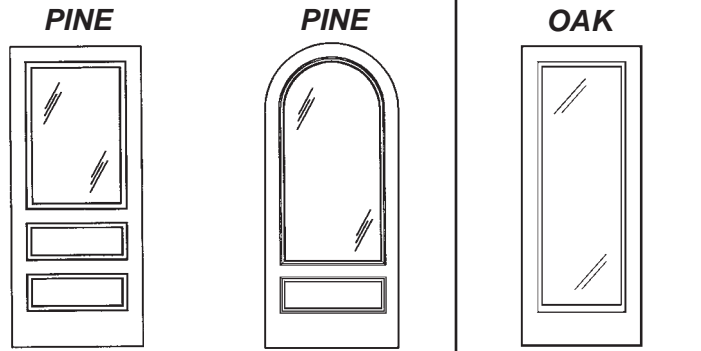

FACTORY ORDER

Carton Packed
Combination Door with
Screen and Sash

SIZE	Countryside #55-B with Screen & Sash	Traditional 1-Light Circle Top with Screen & Sash♦	Oak Ultra-Vu with Screen & Sash
2'-6" x 6'-9"	<i>$441.00</i>	-	-
2'-8"	<i>441.00</i>	-	<i>$799.00</i>
2'-10"	<i>456.00</i>	-	-
3'-0"	<i>456.00</i>	-	<i>831.00</i>
2'-6" x 7'-1"	<i>482.00</i>	-	-
2'-8"	<i>482.00</i>	<i>$1582.00</i>	-
2'-10"	<i>496.00</i>	<i>1604.00</i>	-
3'-0"	<i>496.00</i>	<i>1604.00</i>	-

Customize your door with these pine grilles –

For Ultra-Vu Doors: 2'-6", 2'-8", 2'-10", 3'-0"

15-Light	Chippendale	Prairie (not available in 2'-6")	Victorian II	Victorian III
<i>$292.00</i>	<i>$281.00</i>	<i>$255.00</i>	<i>$247.00</i>	<i>$343.00</i>

For EZ Change #1 Doors: 2'-6", 2'-8", 2'-10" & 3'-0"

12-Light	Prairie *	Montello
<i>$273.00</i>	<i>$236.00</i>	<i>$247.00</i>

For Colonial, Classic
or Countryside Doors
2'-6", 2'-8" & 3'-0"

9-Light
<i>$160.00</i>

Designer Pine Grilles

Scroll Corner Half Moon Fan Bracket Scroll	Designer Grille shown with Scroll Corner
	Scroll Corner, Half Moon, Scroll
	Scroll Fan Bracket

For Ultra-Vu	<i>$179.00</i>	<i>$208.00</i>
For #1 EZ Change	<i>158.00</i>	<i>173.00</i>
For Colonial, Classic Countryside #55-B ♦	<i>136.00</i>	<i>141.00</i>

Available for 2'-6", 2'-8", 2'-10" and 3'-0" doors.

Designer Grille package consists of:

- Rectangle Grille (surround)
- 4 Corner pieces (with fasteners)

NOTES: Items priced in *italics* are factory order. Please allow additional lead time.
♦ All circle top doors are 5/8" oversize in width.
* Available in 2'-8" & 3'-0".   ♦ Available in 2'-6", 2'-8" & 3'-0".