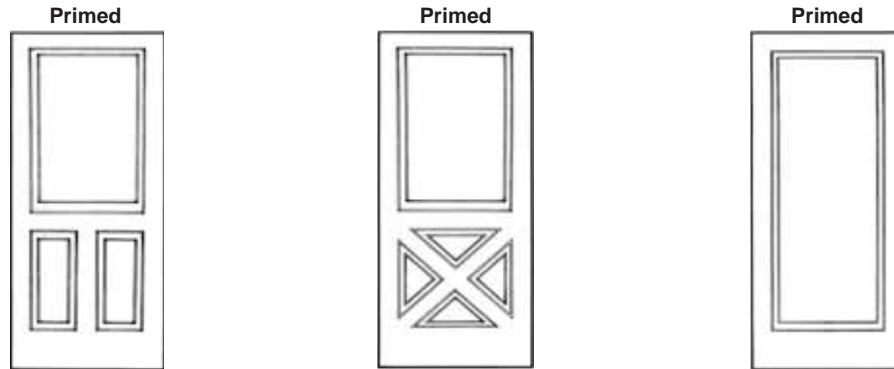

Same high quality Clear Pine doors you're used to with the added value of being primed.

- Engineered Solid Wood Construction – 1¹/₁₆" Thick
- Water Repellent/Preservative Treated
- Door Sweep Included
- Cardboard Wrapped for Protection
- Glazing – 1/8" Tempered Safety Glass
- Aluminum Wire Screen 18 x 16
- Patented "Easy Change" Locking Device with Sure Grip Protecto-Plate

SIZE	Classic Design "B"		Colonial Design "B"		Ultra-Vu	
	Door with Screen & Sash	Door with Screen Only	Door with Screen & Sash	Door with Screen Only	Door with Screen & Sash	Door with Screen Only
2'-0" x 6'-8¹/₂"	–	–	–	–	$578.00	$428.00
2'-6" x 6'-8¹/₂"	$538.00	$441.00	$631.00	$534.00	529.00	392.00
2'-8" x 6'-8¹/₂"	492.00	403.00	623.00	534.00	529.00	392.00
3'-0" x 6'-8¹/₂"	506.00	415.00	637.00	546.00	543.00	402.00
2'-0" x 7'-0¹/₂"	–	–	–	–	636.00	486.00
2'-6" x 7'-0¹/₂"	576.00	479.00	669.00	572.00	623.00	486.00
2'-8" x 7'-0¹/₂"	568.00	479.00	661.00	572.00	623.00	486.00
3'-0" x 7'-0¹/₂"	583.00	492.00	676.00	585.00	577.00	436.00