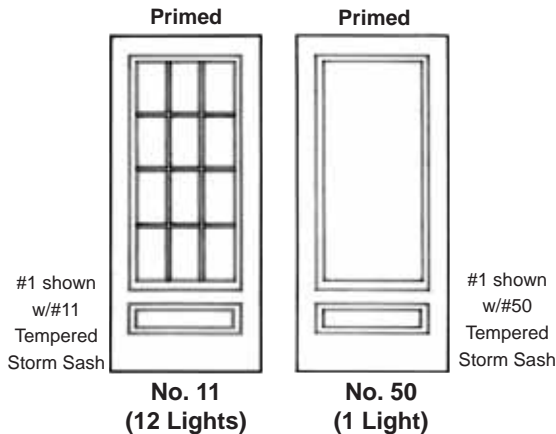

Double Door Astragal 7'-1"	
Pine	$ 96.00
Mahogany	131.00

REPLACEMENT SCREENS and SASH - Page CDC-6

Combination Doors Can Be Trimmed

5/8" off Top Rail
1/4" off Each Stile
2-1/2" off Bottom Rail

SIZE	Door with Screen & Sash		Door with Screen Only
	No. 11	No. 50	No. 1
2'-6" x 6'-8¹/₂"	$636.00	$504.00	$385.00
2'-8" x 6'-8¹/₂"	636.00	504.00	385.00
2'-10" x 6'-8¹/₂"	713.00	565.00	431.00
3'-0" x 6'-8¹/₂"	653.00	517.00	395.00
2'-6" x 7'-0¹/₂"	710.00	578.00	459.00
2'-8" x 7'-0¹/₂"	710.00	578.00	459.00
2'-10" x 7'-0¹/₂"	750.00	602.00	468.00
3'-0" x 7'-0¹/₂"	726.00	590.00	468.00

The "Easy-Change" locking device locks storm and screen inserts in place. A tight, rattle-free weather seal requires only a simple flick of your wrist.

Replacement "Easy Change" Hardware w/Protecto-Plate

- Zinc Dichromate $16.00 Pair
- Satin Nickel 16.00 Pair
- Black 16.00 Pair

(Zinc Dichromate is standard)